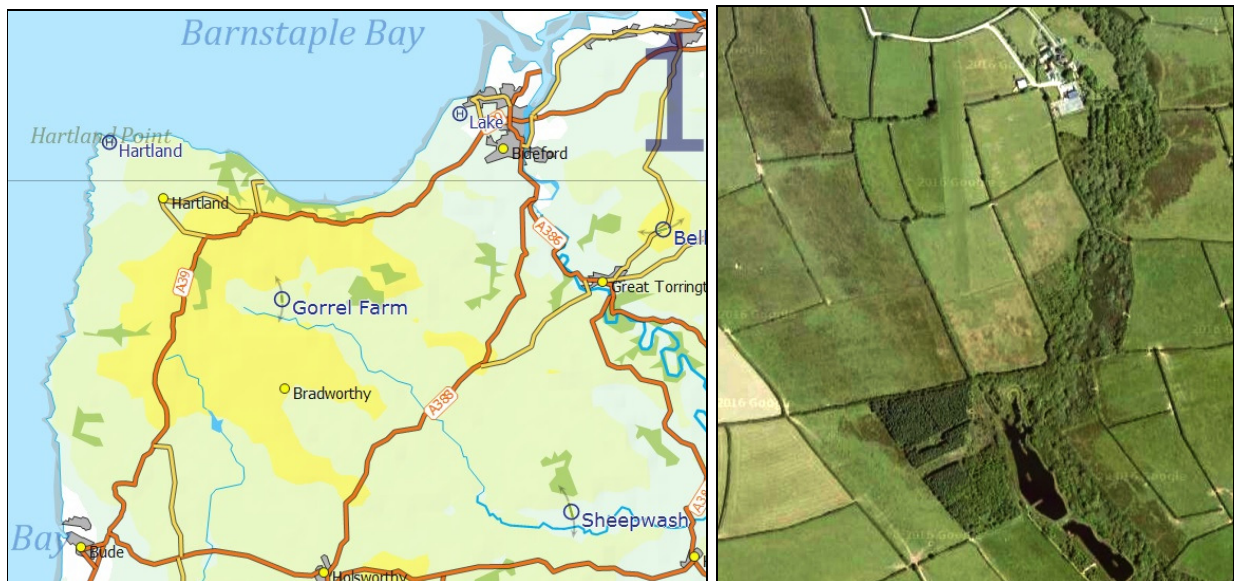

# Gorrel Farm

Location: 9.2nm NE of Bude, N 50°56'39.02" W004°23'11.57" 520ft amsl

Radio: Safetycom 135.480

Operated by Frank Cox  
STRICTLY PPR Tel. 01237-431503

Runways	18/36, 420 metres, grass, upslope from south to north
Circuit	1000ft QFE, left hand. Land 36, t/o 18.
Facilities	Nil - Nearest fuel at Eggesford
Note	2 lakes, 300m south of 36 threshold. Beware grazing livestock